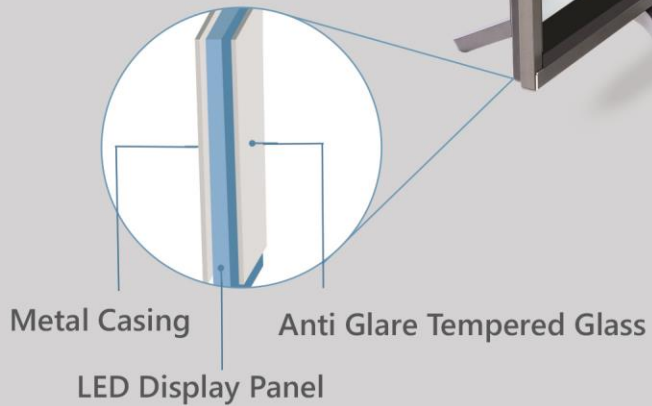

All-in-one Interactive Whiteboard

Up to 20 touch points to allow multiple people to write, edit and draw on-screen simultaneously. Compared with traditional desktop machines, our LED interactive touch board have less connection line and more integration. It doesn't need projector to show presentation, but it has interactive UHD screen, built-in PC and speaker included in and with better display effect. It is typically mounted to a wall or floor stand.

Built-in PC

The built-in core i5 processor with 128GB SSD, 8GB RAM and Windows 10 operating system, delivers even more powerful computing and an even greater interactive experience.

High Reliability

Precisely crafted for continuous use in public environment, Anti glare glass, multi-touch interactive display has implemented the metal construction paired with 7H Tempered glass to provide a high-level of scratch resistance, durability and easy maintenance for long usage. Besides, the Anti-Burn-in technology makes it possible to prevent image ghosting even after lengthy operation in commercial environments.