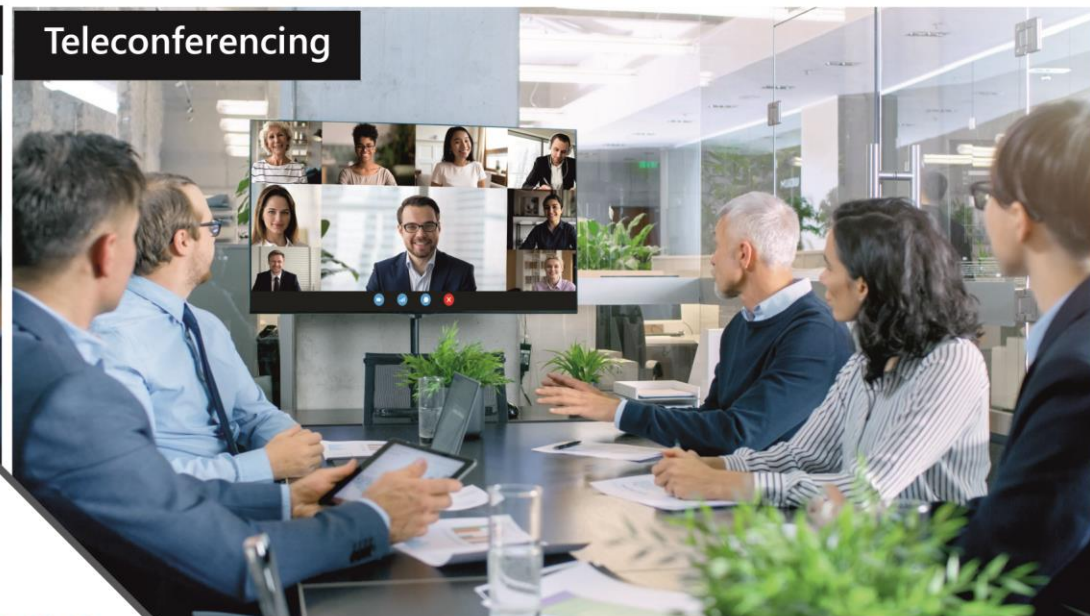

Business Discussion

Teleconferencing