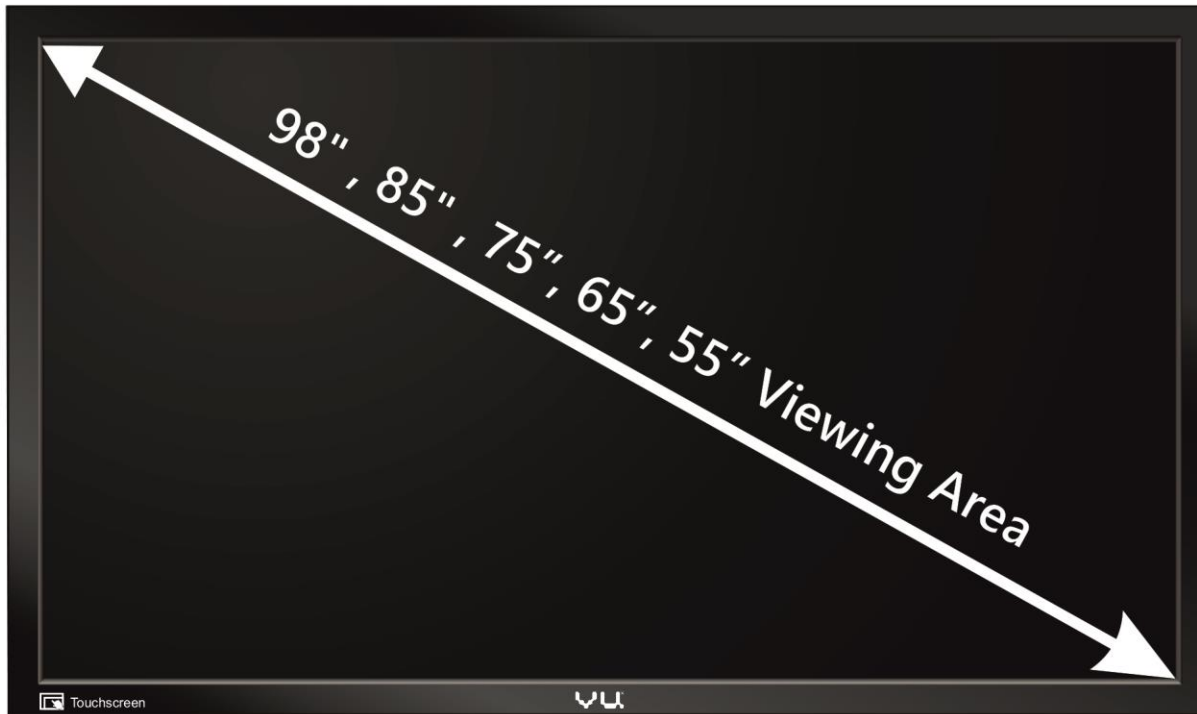

AVAILABLE SIZES IN INTERACTIVE DISPLAY