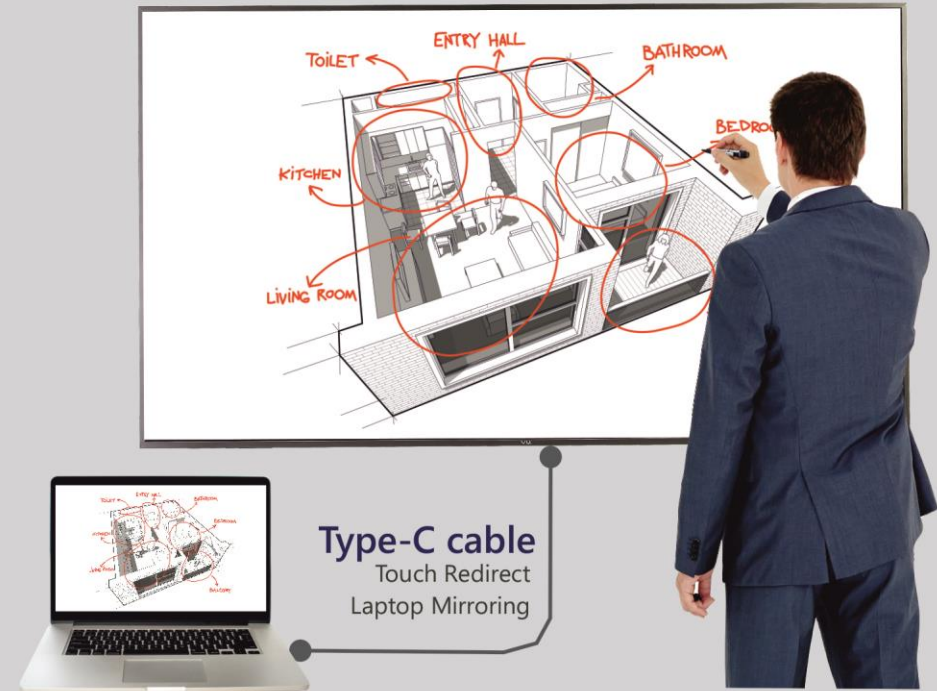

VU INTERACTIVE DISPLAYS

4k Display

20-Point Touch

Windows and Mac Compatible

Featuring high definition 4K resolution display and an advanced digital whiteboard, the Vu Interactive Display delivers incredible collaborative capabilities for meeting rooms. With built-in touch capability and up to 20 touch points, content creation and sharing is quick and easy.

Touch Redirect from Vu Interactive Display

Connect your Laptop / PC to Vu interactive display and control your Laptop screen directly from the touch screen. Now you can directly connect your Windows Laptop or Mac Book to Vu Interactive screen with the help of single USB - C type cable, where you not only mirror or extend your laptop display but also you can touch and control your laptop from Vu interactive display. You can drag and drop, zoom in zoom out, use whiteboard, maps drawing and many thing you can do with Vu interactive screen.

All-in-one Interactive Whiteboard

Up to 20 touch points to allow multiple people to write, edit and draw on-screen simultaneously. Compared with traditional desktop machines, our LED interactive touch board have less connection line and more integration. It doesn't need projector to show presentation, but it has interactive UHD screen, built-in PC and speaker included in and with better display effect. It is typically mounted to a wall or floor stand.

Single C-Type Cable to mirror your laptop

AVAILABLE SIZES IN INTERACTIVE DISPLAY

INSTALLATION OPTIONS

Wall Mount

Trolley Mount Optional)

APPLICATION

Business Discussion

Teleconferencing